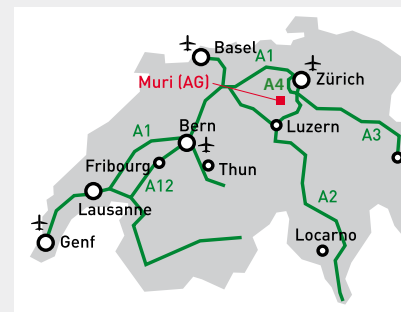

Travelling from Geneva by car

Take the A1 motorway in the direction of Zürich and leave it at the Lenzburg exit. Continue as described above (travelling from Basel).

Travelling from Milan/Lugano by car

Coming from Italy, take the A2 motorway in the direction of Luzern and then Zürich. Leave it at the Gisikon exit. Turn left at the first traffic lights and right at the second, following the road in the direction of Aarau/Sins. In Sins continue in the direction of Aarau until you reach Muri. At the very first junction after the road sign reading Muri/AG turn left to the Pilatusstrasse and then turn right in order to reach the AWM premises at Pilatusring 2.

Travelling from Austria/Chur by car

Coming from Austria (Buchs/Sargans), take the A3 motorway in the direction of Zürich and leave it at the Wädenswil exit. Turn right twice and follow the road in the direction of

Zug. In Sihlbrugg take the motorway in the direction of Zug/Luzern and leave it at the Cham exit. Turn right in the direction of Sins. In Sins continue as described above.

Travelling to Muri by train

For details of individual connections to and from Muri/AG, refer to the railway personnel. Timetable information is available at www.sbb.ch.

General remark

There are two villages in Switzerland called Muri. AWM is located in Muri in the canton of Aargau (AG) near Zurich. The other village named Muri is in the canton of Berne (BE).

AWM Mold Tech Ltd.
Pilatusring 2
CH-5630 Muri
Phone +41 56 675 44 44
Fax +41 56 675 44 43
moldtech@advaltech.com
www.advaltech.com