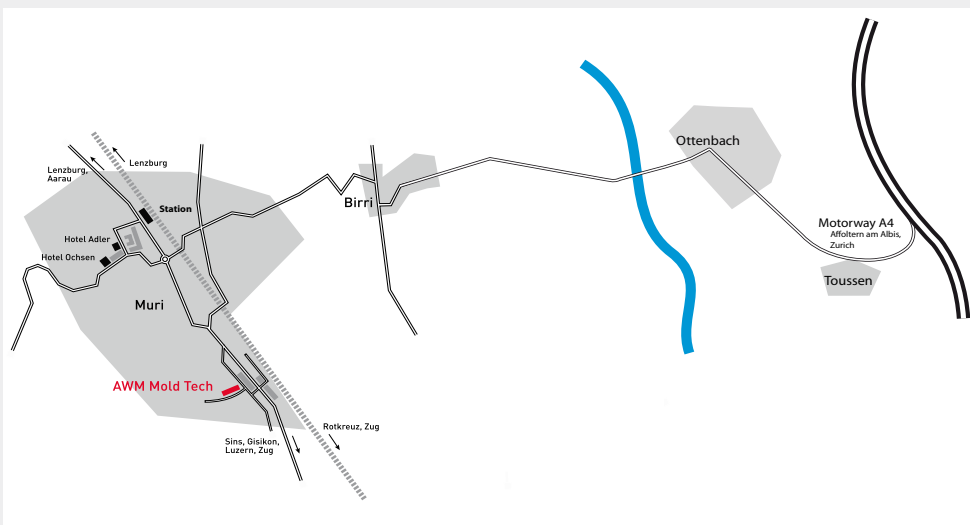

Travelling from Geneva by car

Take the A1 motorway in the direction of Zürich and leave it at the Lenzburg exit. Continue as described above (travelling from Basel).

Travelling from Milan/Lugano by car

Coming from Italy, take the A2 motorway in the direction of Luzern and then Zürich. Leave it at the Gisikon exit. Turn left at the first traffic lights and right at the second, following the road in the direction of Aarau/Sins. In Sins continue in the direction of Aarau until you reach Muri. At the very first junction after the road sign reading Muri/AG turn left to the Pilatusstrasse and then turn right in order to reach the AWM premises at Pilatusring 2.

Travelling from Austria/Chur by car

Coming from Austria (Buchs/Sargans), take the A3 motorway in the direction of Zürich and leave it at the Wädenswil exit. Turn right twice and follow the road in the direction of

Zug. In Sihlbrugg take the motorway in the direction of Zug/Luzern and leave it at the Cham exit. Turn right in the direction of Sins. In Sins continue as described above.

Travelling to Muri by train

For details of individual connections to and from Muri/AG, refer to the railway personnel. Timetable information is available at www.sbb.ch.

General remark

There are two villages in Switzerland called Muri. AWM is located in Muri in the canton of Aargau (AG) near Zurich. The other village named Muri is in the canton of Berne (BE).

AWM Mold Tech Ltd.
Pilatusring 2
CH-5630 Muri
Phone +41 56 675 44 44
Fax +41 56 675 44 43
moldtech@advaltech.com
www.advaltech.com