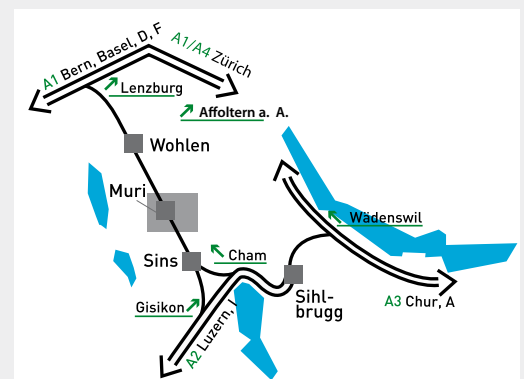

Travelling from Geneva by car

Take the A1 motorway in the direction of Zürich and leave it at the Lenzburg exit. Continue as described above (travelling from Basel).

Travelling from Milan/Lugano by car

Coming from Italy, take the A2 motorway in the direction of Luzern and then Zürich. Leave it at the Gisikon exit. Turn left at the first traffic lights and right at the second, following the road in the direction of Aarau/Sins. In Sins continue in the direction of Aarau until you reach Muri. At the very first junction after the road sign reading Muri/AG turn left to the Pilatusstrasse and then turn right in order to reach the AWM premises at Pilatusring 2.

Travelling from Austria/Chur by car

Coming from Austria (Buchs/Sargans), take the A3 motorway in the direction of Zürich and leave it at the Wädenswil exit. Turn right twice and follow the road in the direction of

Zug. In Sihlbrugg take the motorway in the direction of Zug/Luzern and leave it at the Cham exit. Turn right in the direction of Sins. In Sins continue as described above.

Travelling to Muri by train

For details of individual connections to and from Muri/AG, refer to the railway personnel. Timetable information is available at www.sbb.ch.

General remark

There are two villages in Switzerland called Muri. AWM is located in Muri in the canton of Aargau (AG) near Zurich. The other village named Muri is in the canton of Berne (BE).

AWM Mold Tech Ltd.
Pilatusring 2
CH-5630 Muri
Phone +41 56 675 44 44
Fax +41 56 675 44 43
moldtech@advaltech.com
www.advaltech.com